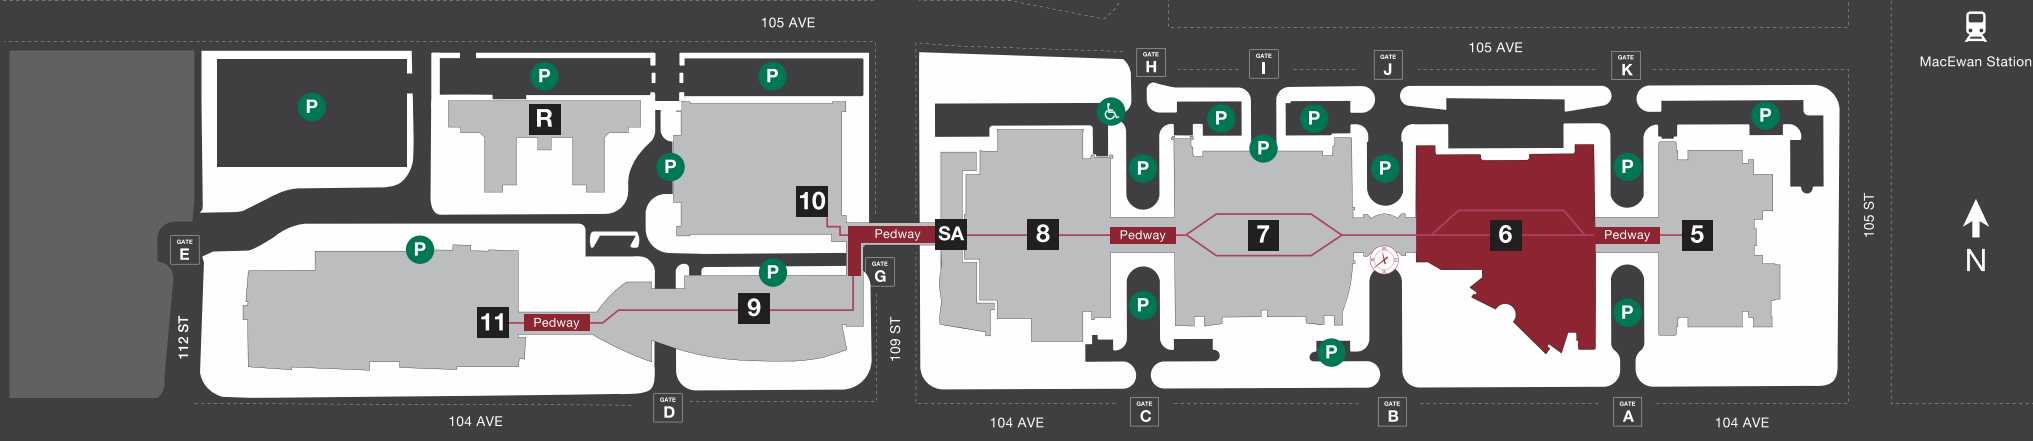

Building 6

City Centre Campus
MacEwan University

Legend

- | | | |
|--------|------------------|-----------------------|
| GATE # | Building Gate ID | Food Services |
| | Clock Tower | Stair |
| | Parking | Washroom |
| | Pedway | Barrier-Free Washroom |
| | Elevator | All Gender Washroom |

Room Numbering

6-112

Main Floor

Building 6

City Centre Campus
MacEwan University

Legend

- | | | | |
|--------|------------------|--|-----------------------|
| GATE # | Building Gate ID | | Food Services |
| | Clock Tower | | Stair |
| | Parking | | Washroom |
| | Pedway | | Barrier-Free Washroom |
| | Elevator | | All Gender Washroom |

Room Numbering 6-212

Second Floor

Building 6

City Centre Campus
MacEwan University

Legend

- | | | | |
|--------|------------------|--|-----------------------|
| GATE # | Building Gate ID | | Food Services |
| | Clock Tower | | Stair |
| | Parking | | Washroom |
| | Pedway | | Barrier-Free Washroom |
| | Elevator | | All Gender Washroom |

Room Numbering

6-312

Third Floor