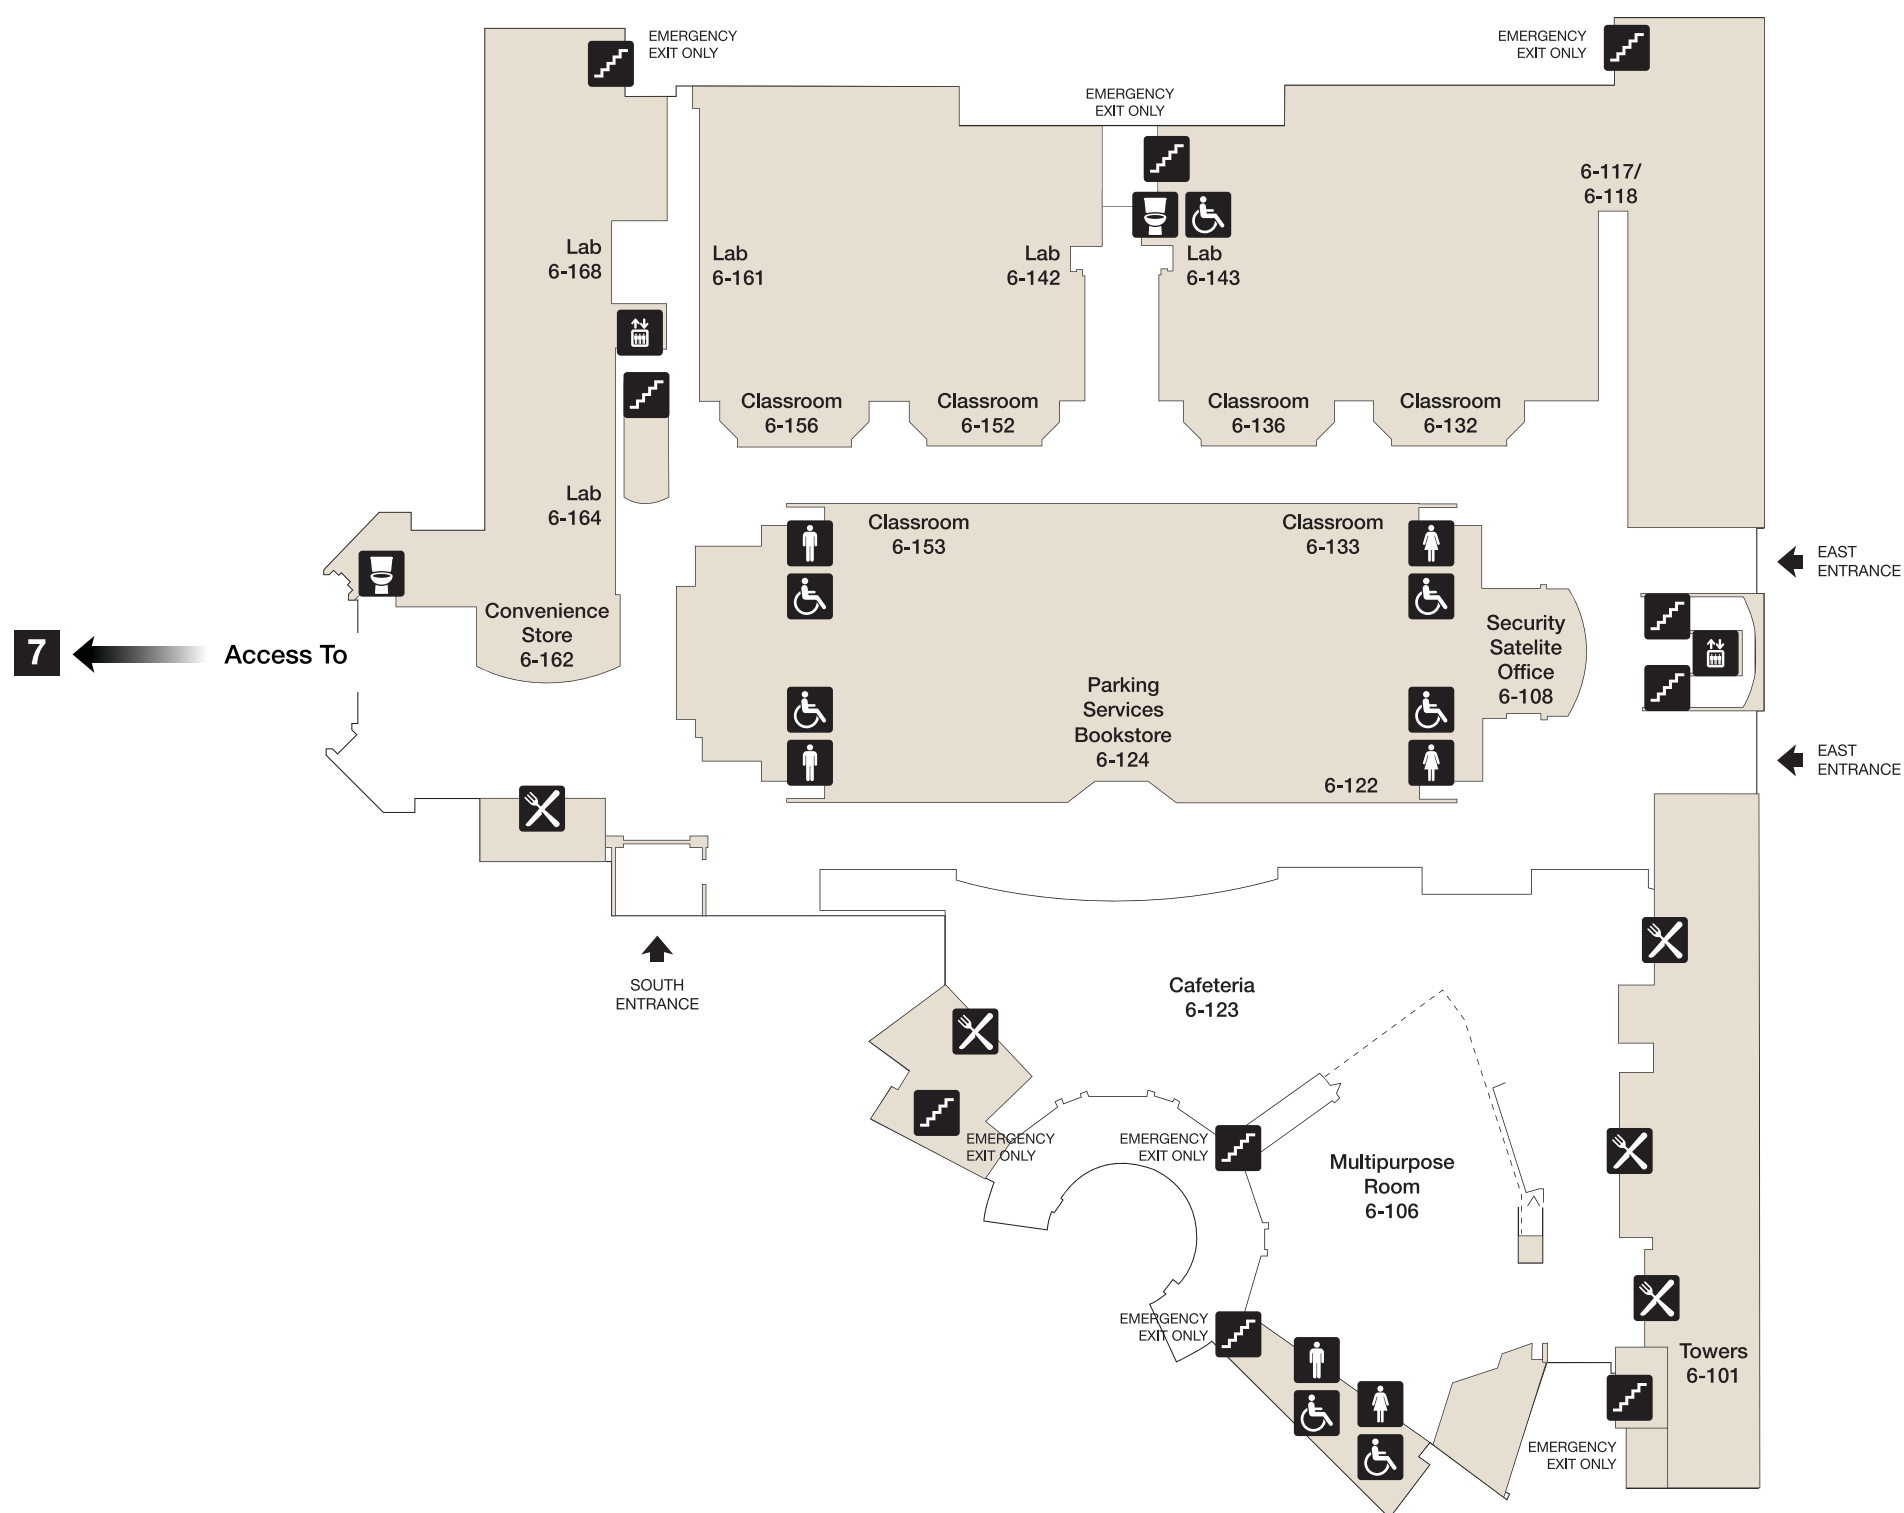

Building 6

City Centre Campus
MacEwan University

Legend

- | | | |
|--------|------------------|-----------------------|
| GATE # | Building Gate ID | Food Services |
| | Clock Tower | Stair |
| | Parking | Washroom |
| | Pedway | Barrier-Free Washroom |
| | Elevator | All Gender Washroom |

Room Numbering

6-112

Main Floor

Building 6

City Centre Campus
MacEwan University

Legend

- | | | | |
|--------|------------------|--|-----------------------|
| GATE # | Building Gate ID | | Food Services |
| | Clock Tower | | Stair |
| | Parking | | Washroom |
| | Pedway | | Barrier-Free Washroom |
| | Elevator | | All Gender Washroom |

Room Numbering 6-212

Second Floor

Building 6

City Centre Campus
MacEwan University

Legend

- | | | | |
|--------|------------------|--|-----------------------|
| GATE # | Building Gate ID | | Food Services |
| | Clock Tower | | Stair |
| | Parking | | Washroom |
| | Pedway | | Barrier-Free Washroom |
| | Elevator | | All Gender Washroom |

Room Numbering

6-312

Third Floor