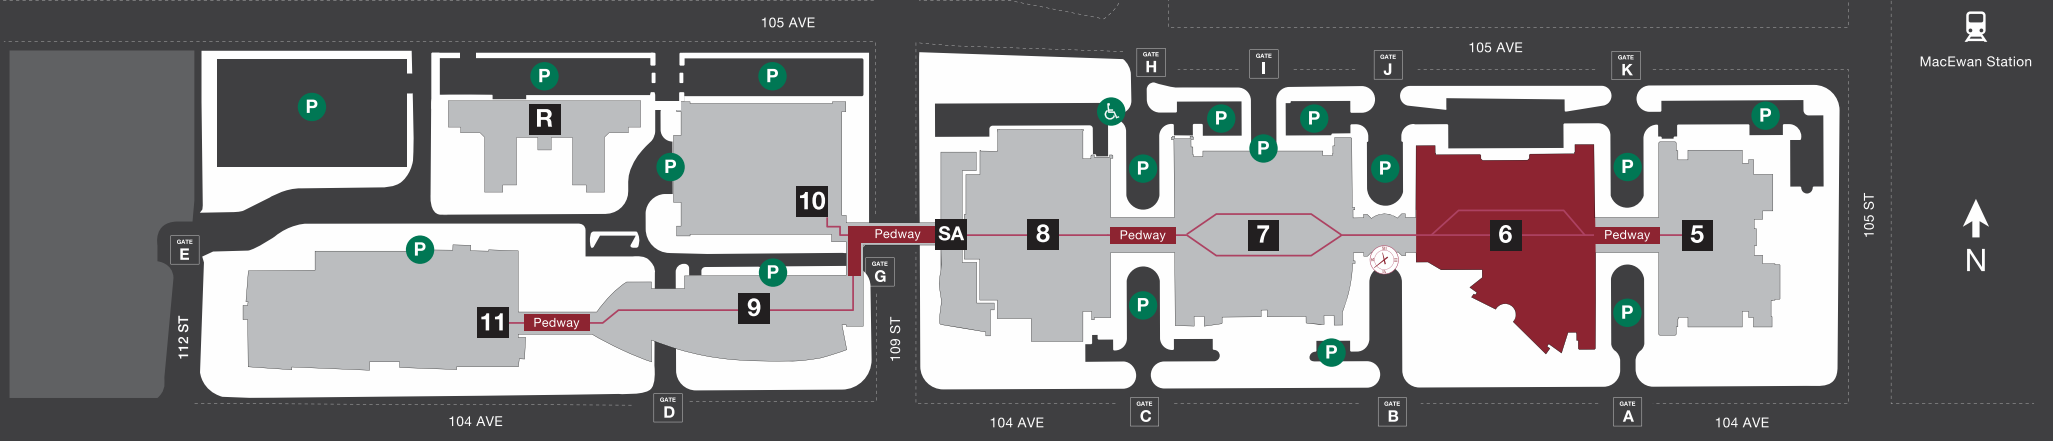

Building 6

City Centre Campus
MacEwan University

Legend

- | | | |
|--------|------------------|-----------------------|
| GATE # | Building Gate ID | Food Services |
| | Clock Tower | Stair |
| | Parking | Washroom |
| | Pedway | Barrier-Free Washroom |
| | Elevator | All Gender Washroom |

Room Numbering

6-112

Main Floor

Building 6

City Centre Campus
MacEwan University

Legend

- | | | | |
|--------|------------------|--|-----------------------|
| GATE # | Building Gate ID | | Food Services |
| | Clock Tower | | Stair |
| | Parking | | Washroom |
| | Pedway | | Barrier-Free Washroom |
| | Elevator | | All Gender Washroom |

Room Numbering 6-212

Second Floor

Building 6

City Centre Campus
MacEwan University

Legend

- | | | | |
|--------|------------------|--|-----------------------|
| GATE # | Building Gate ID | | Food Services |
| | Clock Tower | | Stair |
| | Parking | | Washroom |
| | Pedway | | Barrier-Free Washroom |
| | Elevator | | All Gender Washroom |