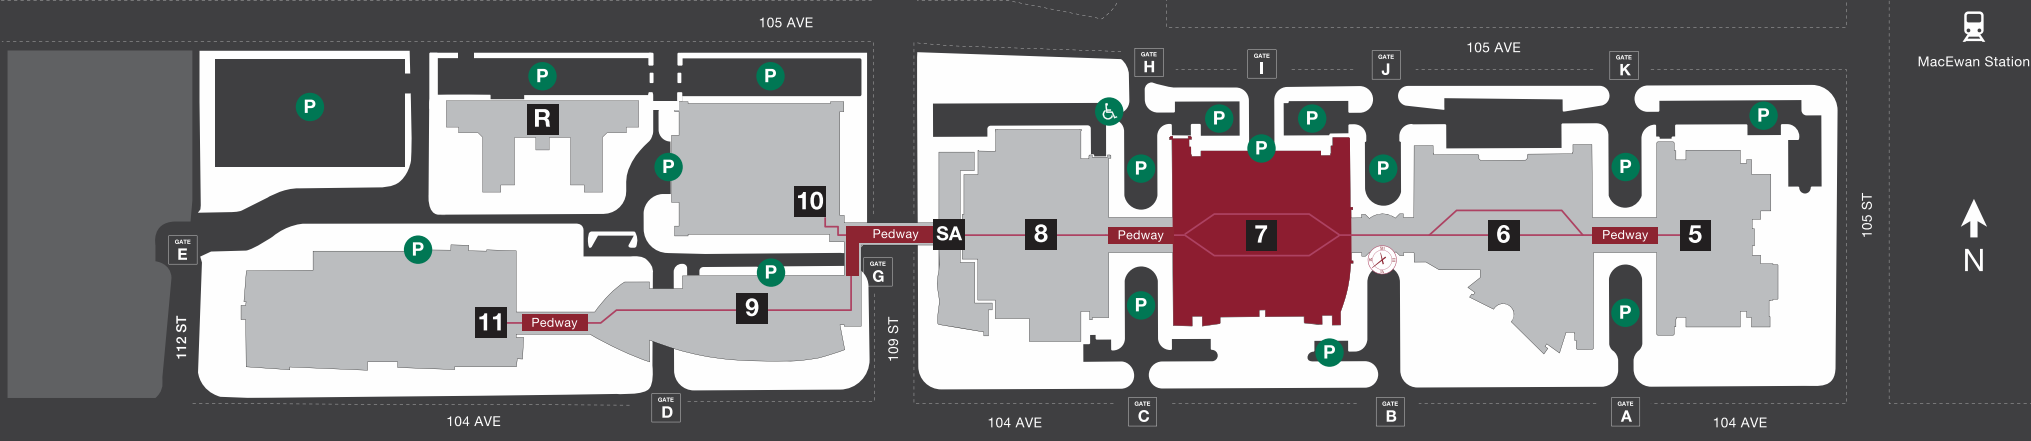

Building 7

City Centre Campus
MacEwan University

Legend

GATE #	Building Gate ID		Food Services
	Clock Tower		Stair
	Parking		Washroom
	Pedway		Barrier-Free Washroom
	Elevator		All Gender Washroom

Room Numbering

7-312

Third Floor