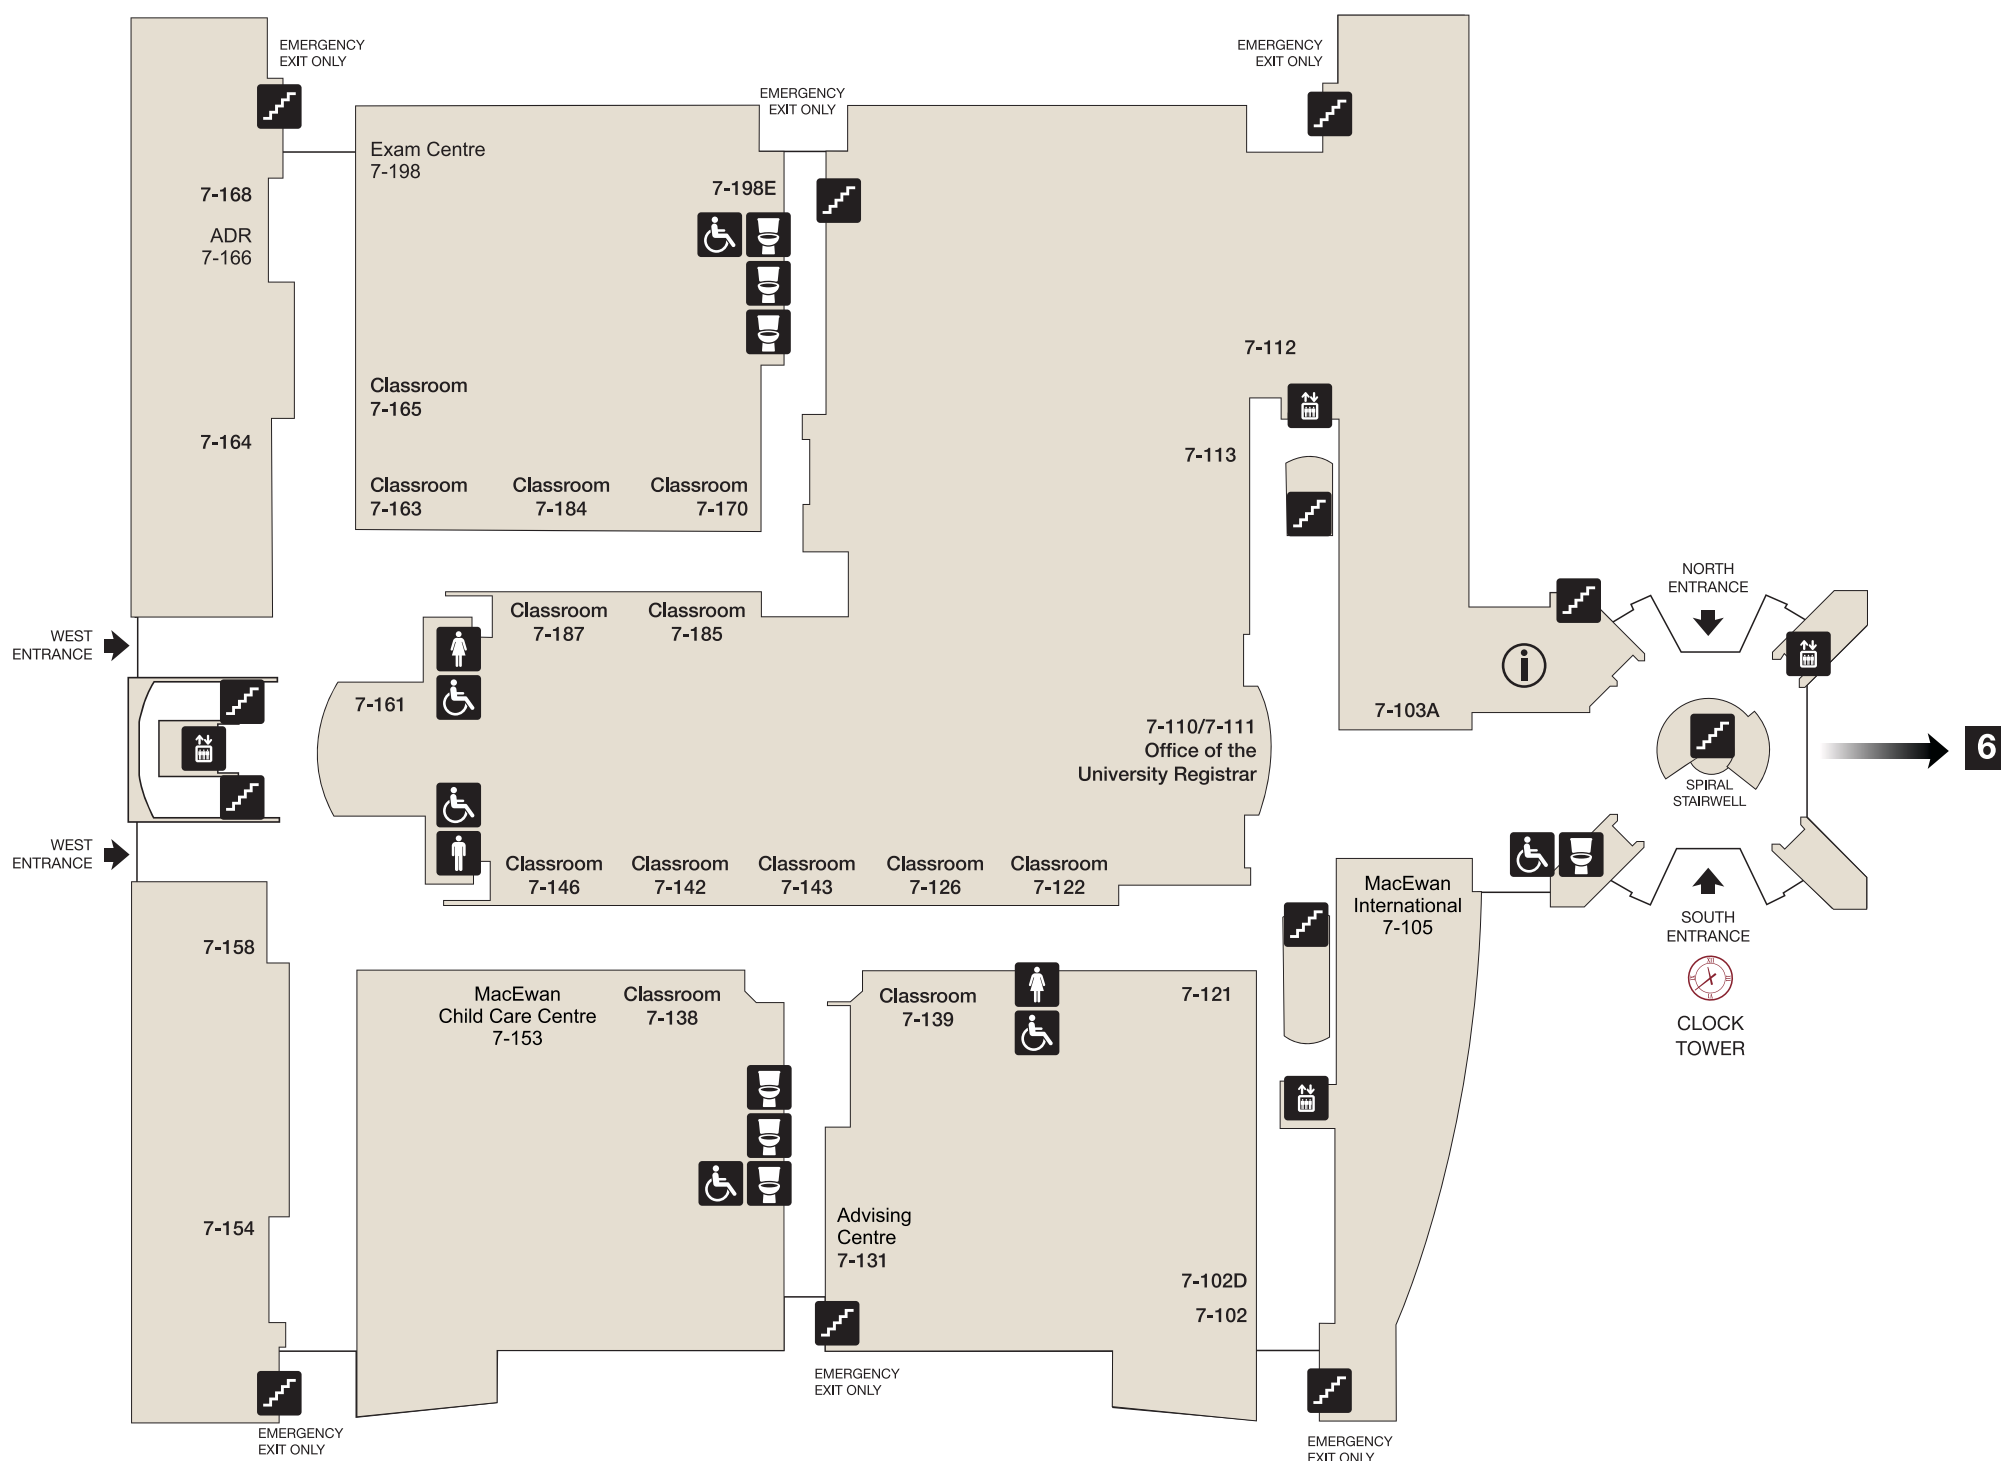

### Legend

- |        |                  |                       |
|--------|------------------|-----------------------|
| GATE # | Building Gate ID | Food Services         |
|        | Clock Tower      | Stair                 |
|        | Parking          | Washroom              |
|        | Pedway           | Barrier-Free Washroom |
|        | Elevator         | All Gender Washroom   |

### Room Numbering

## Main Floor

### Legend

- |        |                  |  |                       |
|--------|------------------|--|-----------------------|
| GATE # | Building Gate ID |  | Food Services         |
|        | Clock Tower      |  | Stair                 |
|        | Parking          |  | Washroom              |
|        | Pedway           |  | Barrier-Free Washroom |
|        | Elevator         |  | All Gender Washroom   |