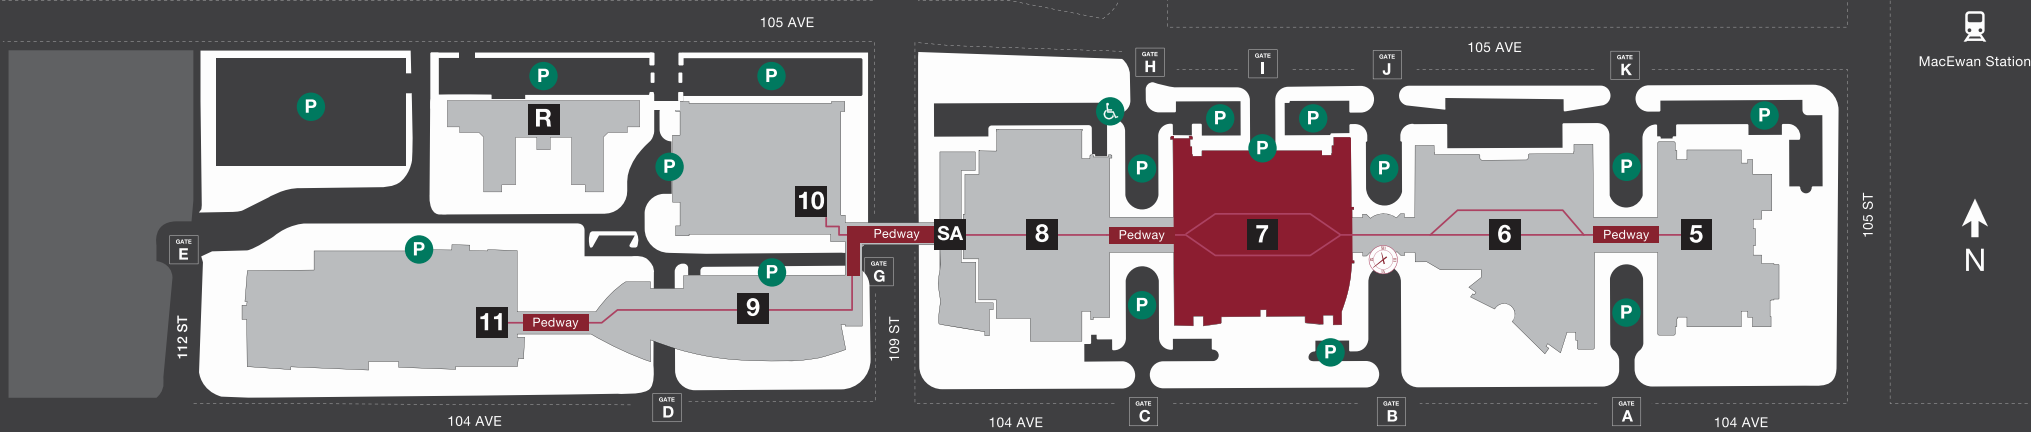

### Legend

- |        |                  |                       |
|--------|------------------|-----------------------|
| GATE # | Building Gate ID | Food Services         |
|        | Clock Tower      | Stair                 |
|        | Parking          | Washroom              |
|        | Pedway           | Barrier-Free Washroom |
|        | Elevator         | All Gender Washroom   |

## Main Floor