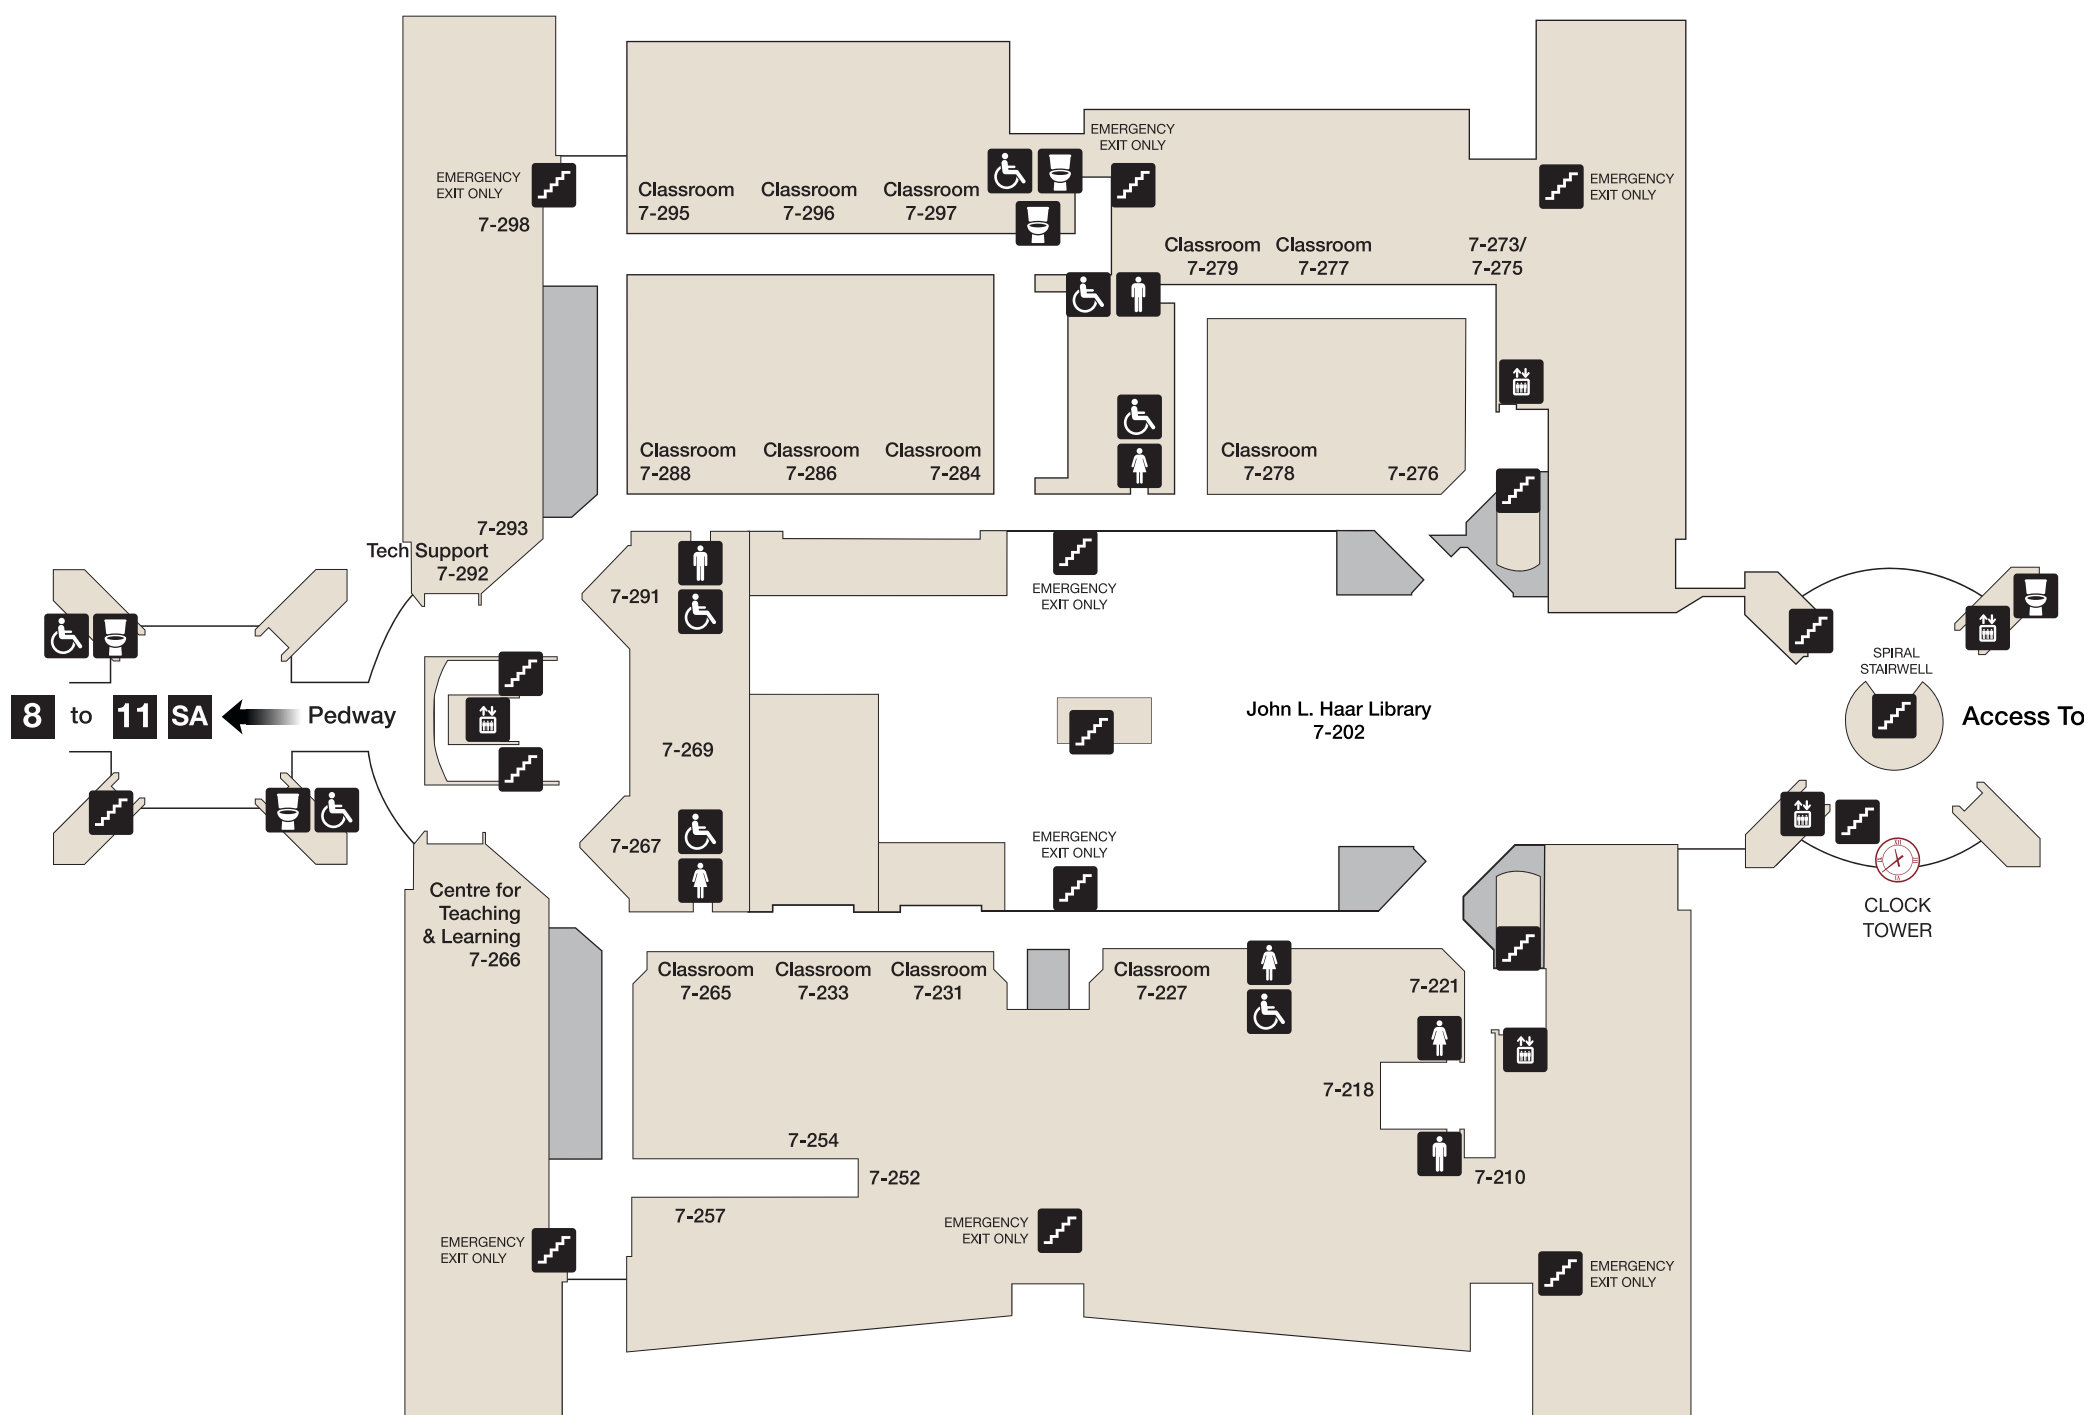

Room Numbering

7-212

Second Floor